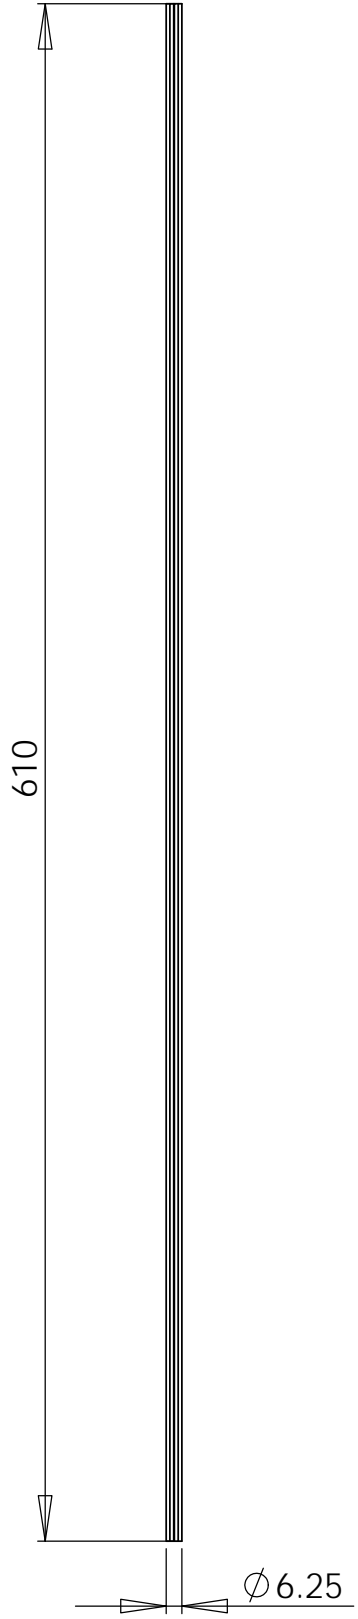

1

2

3

4

A

B

C

D

E

F

UNLESS OTHERWISE SPECIFIED:
DIMENSIONS ARE IN MILLIMETERS

FINISH: DEBUR AND BREAK SHARP EDGES
MATERIAL: 1.5mm THICK BLACK P.V.C.

TITLE:

D225 -
DOOR GLIDE

A4