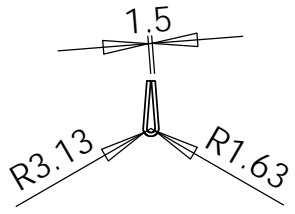

E

F

UNLESS OTHERWISE SPECIFIED:
DIMENSIONS ARE IN MILLIMETERS

FINISH: DEBUR AND BREAK SHARP EDGES
MATERIAL: 1.5mm THICK BLACK P.V.C.

TITLE:

D225 -
DOOR GLIDE

A4